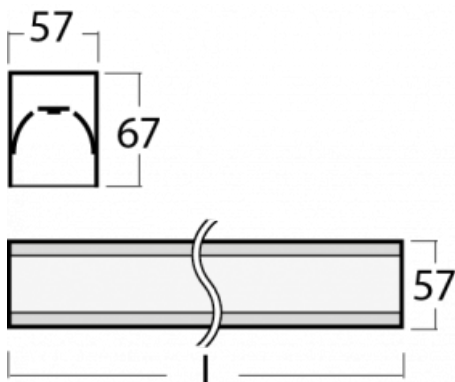

Luminaire

Lina60-S

04S-200I-60GEE/840, W

EPD®

You will appreciate the L-Click system on the Lina60-S luminaire with a direct light distribution, which effectively saves you both time and money. How? The module simply clicks into the profile, so a lot of work is saved during assembly. This solution also prevents the direct touch of the LED technology and lengthens its operating life. The Lina60-S lighting system can be assembled creating endless lines and a big variety of shapes. In addition to great power output, the luminaire also has a great price. It will find its use in commercial, social and public spaces.

Technical drawing

Type of installation	Recessed, Surface, Wall mounted, Suspended, 3 circuit track
Light distribution	Direct
Luminaire shape	Linear
Colour of the luminaires	White
Material	Aluminium
Lifetime	L90/B50 50 000 hours
Warranty	5 years
Description of luminaires	Luminaire recessed/surface/wall mounted/suspended/3 circuit track
Dimensions	3366 mm × 57 mm × 67 mm
Light source	LED MODUL
Type of optical system	Microprisma
Luminous flux*	2840 lm
Colour Temperature	4000 K cool white
Luminous efficacy	121 lm/W
MacAdam Light source	2
Colour rendering index	80
UGR max. X=4H Y=8H, ρ=70,50,20	18,4

Luminaire power input*	23.4 W
Connection of the luminaires	ON/OFF
Electrical voltage	220-240V
Frequency	50/60Hz

  IP 40

*±10 %

Downloads

Installation instructions

Photos

Accessories

00-00300, N
wire suspension
2000mm

04-20900, F
bracket for installation
of suspended type of
profile as recessed
trimless

04-21303, W
pendant profile for track
luminaires; l = 1122mm

04-21307, W
pendant profile for track
luminaires; l = 2242mm