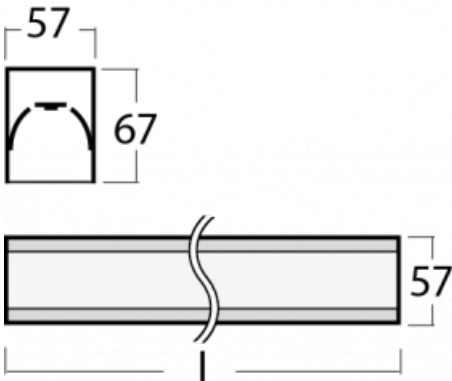

Luminaire

Lina60-S

04S-200I-60GEE/840, S

You will appreciate the L-Click system on the Lina60-S luminaire with a direct light distribution, which effectively saves you both time and money. How? The module simply clicks into the profile, so a lot of work is saved during assembly. This solution also prevents the direct touch of the LED technology and lengthens its operating life. The Lina60-S lighting system can be assembled creating endless lines and a big variety of shapes. In addition to great power output, the luminaire also has a great price. It will find its use in commercial, social and public spaces.

Technical drawing

Type of installation	Recessed, Surface, Wall mounted, Suspended, 3 circuit track
Light distribution	Direct
Luminaire shape	Linear
Colour of the luminaires	Silver
Material	Aluminium
Lifetime	L90/B50 50 000 hours
Warranty	5 years
Description of luminaires	Luminaire recessed/surface/wall mounted/suspended/3 circuit track
Dimensions (l × w × h mm)	3366 mm × 57 mm × 67 mm
Light source	LED MODUL
DIR optical system	Microprisma
Luminous flux*	2840 lm
Colour Temperature	4000 K cool white
Luminous efficacy	121 lm/W
MacAdam Light source	2
Colour rendering index	80
UGR max. X=4H Y=8H, ρ=70,50,20	18,4

00-00358, K
cable 3x0,75 4000mm,
transparent

00-00360, K
cable 3x0,75 6000mm,
transparent

00-00363, K
cable 5x1,5 2000mm

00-00364, K
cable 5x1,5 4000mm

00-00365, K
cable 5x1,5 6000mm

00-00370, S
ceiling cup 80x80x32mm

04-21303, S
pendant profile for track
luminaires; l = 1122mm

04-21307, S
pendant profile for track
luminaires; l = 2242mm