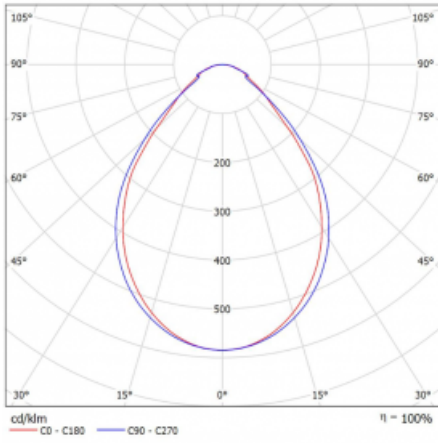

Luminaire

Lina60-S

04S-200I-60GEE/830, W

You will appreciate the L-Click system on the Lina60-S luminaire with a direct light distribution, which effectively saves you both time and money. How? The module simply clicks into the profile, so a lot of work is saved during assembly. This solution also prevents the direct touch of the LED technology and lengthens its operating life. The Lina60-S lighting system can be assembled creating endless lines and a big variety of shapes. In addition to great power output, the luminaire also has a great price. It will find its use in commercial, social and public spaces.

Technical drawing

Type of installation	Recessed, Surface, Wall mounted, Suspended, 3 circuit track
Light distribution	Direct
Luminaire shape	Linear
Colour of the luminaires	White
Material	Aluminium
Lifetime	L90/B50 50 000 hours
Warranty	5 years
Description of luminaires	Luminaire recessed/surface/wall mounted/suspended/3 circuit track
Dimensions (l × w × h mm)	3366 mm × 57 mm × 67 mm
Light source	LED MODUL
DIR optical system	Microprisma
Luminous flux*	2700 lm
Colour Temperature	3000 K warm white
Luminous efficacy	115 lm/W
MacAdam Light source	2
Colour rendering index	80
UGR max. X=4H Y=8H, ρ=70,50,20	18.2

Curve

Luminaire power input* 23.4 W

Connection of the luminaires ON/OFF

Electrical voltage 220-240V

Frequency 50/60Hz

⊕ CE IP 40

*±10 %

Downloads