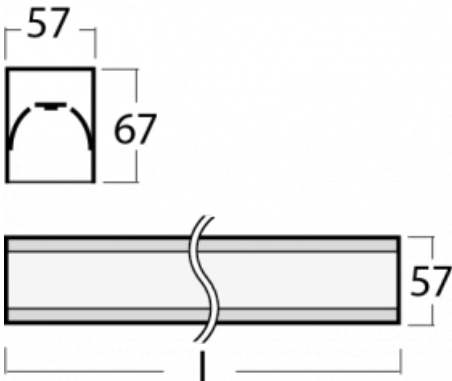

Luminaire

Lina60-S

04S-200I-60GEE/830, W

You will appreciate the L-Click system on the Lina60-S luminaire with a direct light distribution, which effectively saves you both time and money. How? The module simply clicks into the profile, so a lot of work is saved during assembly. This solution also prevents the direct touch of the LED technology and lengthens its operating life. The Lina60-S lighting system can be assembled creating endless lines and a big variety of shapes. In addition to great power output, the luminaire also has a great price. It will find its use in commercial, social and public spaces.

Technical drawing

Type of installation	Recessed, Surface, Wall mounted, Suspended, 3 circuit track
Light distribution	Direct
Luminaire shape	Linear
Colour of the luminaires	White
Material	Aluminium
Lifetime	L90/B50 50 000 hours
Warranty	5 years
Description of luminaires	Luminaire recessed/surface/wall mounted/suspended/3 circuit track
Dimensions (l × w × h mm)	3366 mm × 57 mm × 67 mm
Light source	LED MODUL
DIR optical system	Microprisma
Luminous flux*	2700 lm
Colour Temperature	3000 K warm white
Luminous efficacy	115 lm/W
MacAdam Light source	2
Colour rendering index	80
UGR max. X=4H Y=8H, ρ=70,50,20	18.2

00-00358, W
cable 3x0,75 4000mm,
white

00-00360, W
cable 3x0,75 6000mm,
white

00-00363, K
cable 5x1,5 2000mm

00-00364, K
cable 5x1,5 4000mm

00-00365, K
cable 5x1,5 6000mm

00-00370, W
ceiling cup 80x80x32mm

04-21303, W
pendant profile for track
luminaires; l = 1122mm

04-21307, W
pendant profile for track
luminaires; l = 2242mm