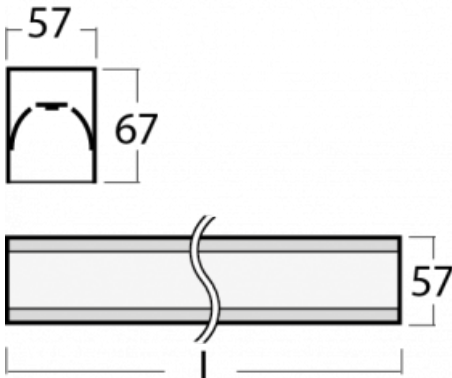

Luminaire

Lina60-S

04S-200I-60GED/830, S

Type of installation	Recessed, Surface, Wall mounted, Suspended, 3 circuit track
Light distribution	Direct
Luminaire shape	Linear
Colour of the luminaires	Silver
Material	Aluminium
Lifetime	L90/B50 50 000 hours
Warranty	5 years
Description of luminaires	Luminaire recessed/surface/wall mounted/suspended/3 circuit track
Dimensions (l × w × h mm)	3366 mm × 57 mm × 67 mm
Light source	LED MODUL
DIR optical system	Microprisma
Luminous flux*	2700 lm
Colour Temperature	3000 K warm white
Luminous efficacy	115 lm/W
MacAdam Light source	2
Colour rendering index	80
UGR max. X=4H Y=8H, ρ=70,50,20	18.2

You will appreciate the L-Click system on the Lina60-S luminaire with a direct light distribution, which effectively saves you both time and money. How? The module simply clicks into the profile, so a lot of work is saved during assembly. This solution also prevents the direct touch of the LED technology and lengthens its operating life. The Lina60-S lighting system can be assembled creating endless lines and a big variety of shapes. In addition to great power output, the luminaire also has a great price. It will find its use in commercial, social and public spaces.

Technical drawing

Curve

Luminaire power input* 23.4 W

Connection of the luminaires DALI

Electrical voltage 220-240V

Frequency 50/60Hz

⊕ CE IP 40

*±10 %

00-00355, K
cable 5x0,75 2000mm,
transparent

00-00356, K
cable 5x0,75 4000mm,
transparent

00-00357, K
cable 5x0,75 6000mm,
transparent

00-00363, K
cable 5x1,5 2000mm

00-00364, K
cable 5x1,5 4000mm

00-00365, K
cable 5x1,5 6000mm