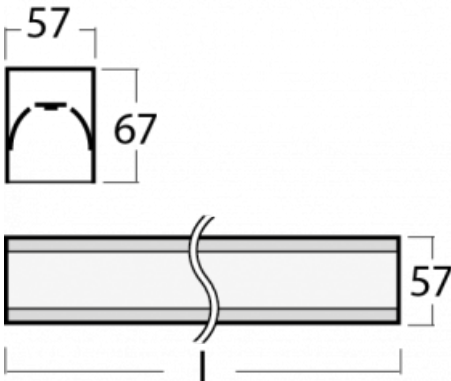

# Lina60-S

04S-200I-50GGM3/830, S

Type of installation	Recessed, Surface, Wall mounted, Suspended, 3 circuit track
Light distribution	Direct
Luminaire shape	Linear
Colour of the luminaires	Silver
Material	Aluminium
Lifetime	L90/B50 50 000 hours
Warranty	2 years
Description of luminaires	Luminaire recessed/surface/wall mounted/suspended/3 circuit track
Dimensions (l × w × h mm)	2805 mm × 57 mm × 67 mm
Light source	LED MODUL
DIR optical system	Microprisma
Luminous flux*	6490 lm
Colour Temperature	3000 K warm white
Luminous efficacy	105 lm/W
MacAdam Light source	2
Colour rendering index	80
UGR max. X=4H Y=8H, ρ=70,50,20	21.9

You will appreciate the L-Click system on the Lina60-S luminaire with a direct light distribution, which effectively saves you both time and money. How? The module simply clicks into the profile, so a lot of work is saved during assembly. This solution also prevents the direct touch of the LED technology and lengthens its operating life. The Lina60-S lighting system can be assembled creating endless lines and a big variety of shapes. In addition to great power output, the luminaire also has a great price. It will find its use in commercial, social and public spaces.

## Technical drawing

**04-20900, F**  
bracket for installation  
of suspended type of  
profile as recessed  
trimless

**04-21303, S**  
pendant profile for track  
luminaires; l = 1122mm

**04-21307, S**  
pendant profile for track  
luminaires; l = 2242mm