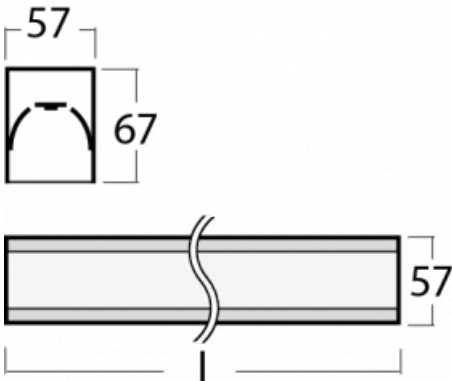

# Lina60-S

04S-200I-50GGM/840, S

Type of installation	Recessed, Surface, Wall mounted, Suspended, 3 circuit track
Light distribution	Direct
Luminaire shape	Linear
Colour of the luminaires	Silver
Material	Aluminium
Lifetime	L90/B50 50 000 hours
Warranty	2 years
Description of luminaires	Luminaire recessed/surface/wall mounted/suspended/3 circuit track
Dimensions (l × w × h mm)	2805 mm × 57 mm × 67 mm
Light source	LED MODUL
DIR optical system	Microprisma
Luminous flux*	6820 lm
Colour Temperature	4000 K cool white
Luminous efficacy	110 lm/W
MacAdam Light source	2
Colour rendering index	80
UGR max. X=4H Y=8H, ρ=70,50,20	22.1

You will appreciate the L-Click system on the Lina60-S luminaire with a direct light distribution, which effectively saves you both time and money. How? The module simply clicks into the profile, so a lot of work is saved during assembly. This solution also prevents the direct touch of the LED technology and lengthens its operating life. The Lina60-S lighting system can be assembled creating endless lines and a big variety of shapes. In addition to great power output, the luminaire also has a great price. It will find its use in commercial, social and public spaces.

## Technical drawing

**04-20900, F**  
bracket for installation  
of suspended type of  
profile as recessed  
trimless

**04-21303, S**  
pendant profile for track  
luminaires; l = 1122mm

**04-21307, S**  
pendant profile for track  
luminaires; l = 2242mm