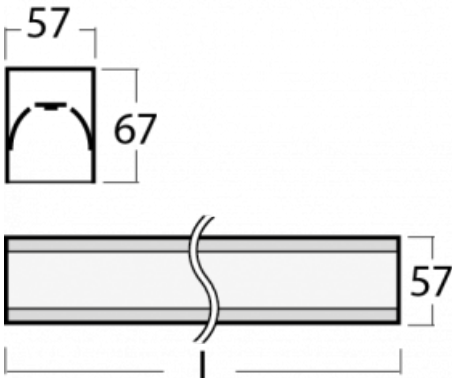

Luminaire

Lina60-S

04S-200I-50GGE/840, S

You will appreciate the L-Click system on the Lina60-S luminaire with a direct light distribution, which effectively saves you both time and money. How? The module simply clicks into the profile, so a lot of work is saved during assembly. This solution also prevents the direct touch of the LED technology and lengthens its operating life. The Lina60-S lighting system can be assembled creating endless lines and a big variety of shapes. In addition to great power output, the luminaire also has a great price. It will find its use in commercial, social and public spaces.

Technical drawing

Type of installation	Recessed, Surface, Wall mounted, Suspended, 3 circuit track
Light distribution	Direct
Luminaire shape	Linear
Colour of the luminaires	Silver
Material	Aluminium
Lifetime	L90/B50 50 000 hours
Warranty	5 years
Description of luminaires	Luminaire recessed/surface/wall mounted/suspended/3 circuit track
Dimensions (l × w × h mm)	2805 mm × 57 mm × 67 mm
Weight	7.2 kg
Light source	LED MODUL
DIR optical system	Microprisma
Luminous flux*	6820 lm
Colour Temperature	4000 K cool white
Luminous efficacy	110 lm/W
MacAdam Light source	2
Colour rendering index	80
UGR max. X=4H Y=8H, ρ=70,50,20	22.1

00-00358, K
cable 3x0,75 4000mm,
transparent

00-00360, K
cable 3x0,75 6000mm,
transparent

00-00363, K
cable 5x1,5 2000mm

00-00364, K
cable 5x1,5 4000mm

00-00365, K
cable 5x1,5 6000mm

00-00370, S
ceiling cup 80x80x32mm

04-21303, S
pendant profile for track
luminaires; l = 1122mm

04-21307, S
pendant profile for track
luminaires; l = 2242mm