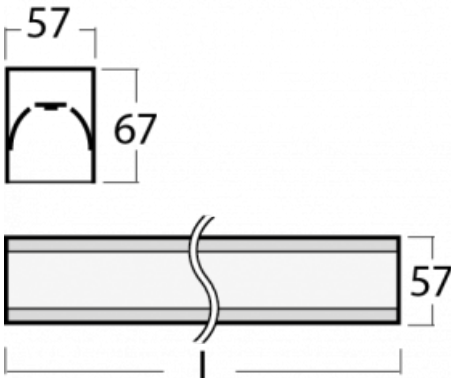

Luminaire

Lina60-S

04S-200I-50GGD/840, S

Type of installation	Recessed, Surface, Wall mounted, Suspended, 3 circuit track
Light distribution	Direct
Luminaire shape	Linear
Colour of the luminaires	Silver
Material	Aluminium
Lifetime	L90/B50 50 000 hours
Warranty	5 years
Description of luminaires	Luminaire recessed/surface/wall mounted/suspended/3 circuit track
Dimensions (l × w × h mm)	2805 mm × 57 mm × 67 mm
Weight	7.3 kg
Light source	LED MODUL
DIR optical system	Microprisma
Luminous flux*	6820 lm
Colour Temperature	4000 K cool white
Luminous efficacy	110 lm/W
MacAdam Light source	2
Colour rendering index	80
UGR max. X=4H Y=8H, ρ=70,50,20	22.1

You will appreciate the L-Click system on the Lina60-S luminaire with a direct light distribution, which effectively saves you both time and money. How? The module simply clicks into the profile, so a lot of work is saved during assembly. This solution also prevents the direct touch of the LED technology and lengthens its operating life. The Lina60-S lighting system can be assembled creating endless lines and a big variety of shapes. In addition to great power output, the luminaire also has a great price. It will find its use in commercial, social and public spaces.

Technical drawing

Curve

Luminaire power input* 62 W

Connection of the luminaires DALI

Electrical voltage 220-240V

Frequency 50/60Hz

⊕ CE IP 40

*±10 %

00-00355, K
cable 5x0,75 2000mm,
transparent

00-00356, K
cable 5x0,75 4000mm,
transparent

00-00357, K
cable 5x0,75 6000mm,
transparent

00-00363, K
cable 5x1,5 2000mm

00-00364, K
cable 5x1,5 4000mm

00-00365, K
cable 5x1,5 6000mm