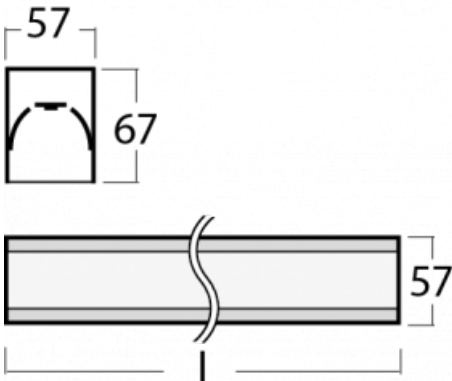

# Lina60-S

04S-200I-50GGD/830, S

Type of installation	Recessed, Surface, Wall mounted, Suspended, 3 circuit track
Light distribution	Direct
Luminaire shape	Linear
Colour of the luminaires	Silver
Material	Aluminium
Lifetime	L90/B50 50 000 hours
Warranty	5 years
Description of luminaires	Luminaire recessed/surface/wall mounted/suspended/3 circuit track
Dimensions (l × w × h mm)	2805 mm × 57 mm × 67 mm
Light source	LED MODUL
DIR optical system	Microprisma
Luminous flux*	6490 lm
Colour Temperature	3000 K warm white
Luminous efficacy	105 lm/W
MacAdam Light source	2
Colour rendering index	80
UGR max. X=4H Y=8H, ρ=70,50,20	21.9

You will appreciate the L-Click system on the Lina60-S luminaire with a direct light distribution, which effectively saves you both time and money. How? The module simply clicks into the profile, so a lot of work is saved during assembly. This solution also prevents the direct touch of the LED technology and lengthens its operating life. The Lina60-S lighting system can be assembled creating endless lines and a big variety of shapes. In addition to great power output, the luminaire also has a great price. It will find its use in commercial, social and public spaces.

## Technical drawing

**00-00355, K**  
cable 5x0,75 2000mm,  
transparent

**00-00356, K**  
cable 5x0,75 4000mm,  
transparent

**00-00357, K**  
cable 5x0,75 6000mm,  
transparent

**00-00363, K**  
cable 5x1,5 2000mm

**00-00364, K**  
cable 5x1,5 4000mm