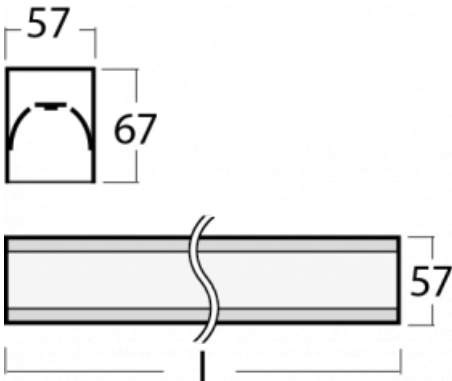

# Lina60-S

04S-200I-50GETD/840, S

Type of installation	Recessed, Surface, Wall mounted, Suspended, 3 circuit track
Light distribution	Direct
Luminaire shape	Linear
Colour of the luminaires	Silver
Material	Aluminium
Lifetime	L90/B50 50 000 hours
Warranty	5 years
Description of luminaires	Luminaire recessed/surface/wall mounted/suspended/3 circuit track
Dimensions (l × w × h mm)	2805 mm × 57 mm × 67 mm
Light source	LED MODUL
DIR optical system	Microprisma
Luminous flux*	2370 lm
Colour Temperature	4000 K cool white
Luminous efficacy	122 lm/W
MacAdam Light source	2
Colour rendering index	80
UGR max. X=4H Y=8H, ρ=70,50,20	18,4

You will appreciate the L-Click system on the Lina60-S luminaire with a direct light distribution, which effectively saves you both time and money. How? The module simply clicks into the profile, so a lot of work is saved during assembly. This solution also prevents the direct touch of the LED technology and lengthens its operating life. The Lina60-S lighting system can be assembled creating endless lines and a big variety of shapes. In addition to great power output, the luminaire also has a great price. It will find its use in commercial, social and public spaces.

## Technical drawing

**00-00355, K**  
cable 5x0,75 2000mm,  
transparent

**00-00356, K**  
cable 5x0,75 4000mm,  
transparent

**00-00357, K**  
cable 5x0,75 6000mm,  
transparent

**00-00363, K**  
cable 5x1,5 2000mm

**00-00364, K**  
cable 5x1,5 4000mm