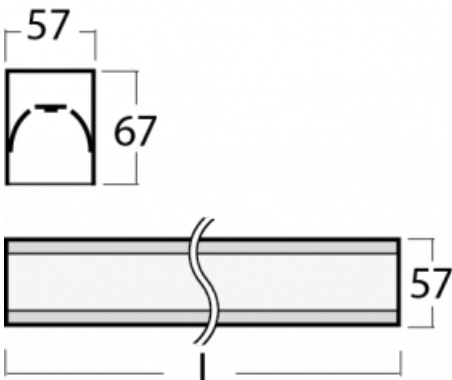

# Lina60-S

04S-200I-50GEM/830, S

EPD®

You will appreciate the L-Click system on the Lina60-S luminaire with a direct light distribution, which effectively saves you both time and money. How? The module simply clicks into the profile, so a lot of work is saved during assembly. This solution also prevents the direct touch of the LED technology and lengthens its operating life. The Lina60-S lighting system can be assembled creating endless lines and a big variety of shapes. In addition to great power output, the luminaire also has a great price. It will find its use in commercial, social and public spaces.

## Technical drawing

Type of installation	Recessed, Surface, Wall mounted, Suspended, 3 circuit track
Light distribution	Direct
Luminaire shape	Linear
Colour of the luminaires	Silver
Material	Aluminium
Lifetime	L90/B50 50 000 hours
Warranty	5 years
Description of luminaires	Luminaire recessed/surface/wall mounted/suspended/3 circuit track
Dimensions	2805 mm × 57 mm × 67 mm
Light source	LED MODUL
Type of optical system	Microprisma
Luminous flux*	2250 lm
Colour Temperature	3000 K warm white
Luminous efficacy	115 lm/W
MacAdam Light source	2
Colour rendering index	80
UGR max. X=4H Y=8H, ρ=70,50,20	18.2

**04-21303, S**  
pendant profile for track  
luminaires; l = 1122mm

**04-21307, S**  
pendant profile for track  
luminaires; l = 2242mm