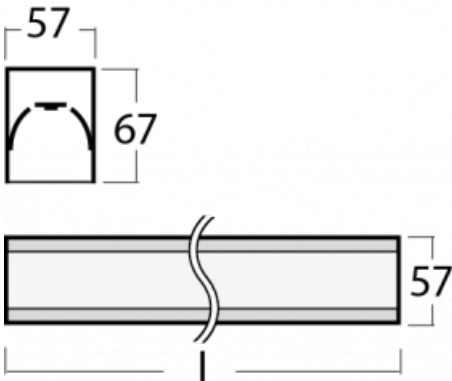

# Lina60-S

04S-200I-50GEM/830, S

You will appreciate the L-Click system on the Lina60-S luminaire with a direct light distribution, which effectively saves you both time and money. How? The module simply clicks into the profile, so a lot of work is saved during assembly. This solution also prevents the direct touch of the LED technology and lengthens its operating life. The Lina60-S lighting system can be assembled creating endless lines and a big variety of shapes. In addition to great power output, the luminaire also has a great price. It will find its use in commercial, social and public spaces.

## Technical drawing

Type of installation	Recessed, Surface, Wall mounted, Suspended, 3 circuit track
Light distribution	Direct
Luminaire shape	Linear
Colour of the luminaires	Silver
Material	Aluminium
Lifetime	L90/B50 50 000 hours
Warranty	2 years
Description of luminaires	Luminaire recessed/surface/wall mounted/suspended/3 circuit track
Dimensions (l × w × h mm)	2805 mm × 57 mm × 67 mm
Light source	LED MODUL
DIR optical system	Microprisma
Luminous flux*	2250 lm
Colour Temperature	3000 K warm white
Luminous efficacy	115 lm/W
MacAdam Light source	2
Colour rendering index	80
UGR max. X=4H Y=8H, ρ=70,50,20	18.2

**04-20900, F**  
bracket for installation  
of suspended type of  
profile as recessed  
trimless

**04-21303, S**  
pendant profile for track  
luminaires; l = 1122mm

**04-21307, S**  
pendant profile for track  
luminaires; l = 2242mm