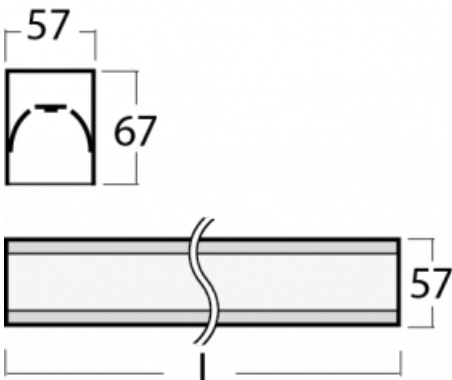

# Lina60-S

04S-200I-50GEE/840, S

EPD®

You will appreciate the L-Click system on the Lina60-S luminaire with a direct light distribution, which effectively saves you both time and money. How? The module simply clicks into the profile, so a lot of work is saved during assembly. This solution also prevents the direct touch of the LED technology and lengthens its operating life. The Lina60-S lighting system can be assembled creating endless lines and a big variety of shapes. In addition to great power output, the luminaire also has a great price. It will find its use in commercial, social and public spaces.

## Technical drawing

Type of installation	Recessed, Surface, Wall mounted, Suspended, 3 circuit track
Light distribution	Direct
Luminaire shape	Linear
Colour of the luminaires	Silver
Material	Aluminium
Lifetime	L90/B50 50 000 hours
Warranty	5 years
Description of luminaires	Luminaire recessed/surface/wall mounted/suspended/3 circuit track
Dimensions	2805 mm × 57 mm × 67 mm
Light source	LED MODUL
Type of optical system	Microprisma
Luminous flux*	2370 lm
Colour Temperature	4000 K cool white
Luminous efficacy	122 lm/W
MacAdam Light source	2
Colour rendering index	80
UGR max. X=4H Y=8H, ρ=70,50,20	18,4

**04-20900, F**  
bracket for installation  
of suspended type of  
profile as recessed  
trimless

**04-21303, S**  
pendant profile for track  
luminaires; l = 1122mm

**04-21307, S**  
pendant profile for track  
luminaires; l = 2242mm