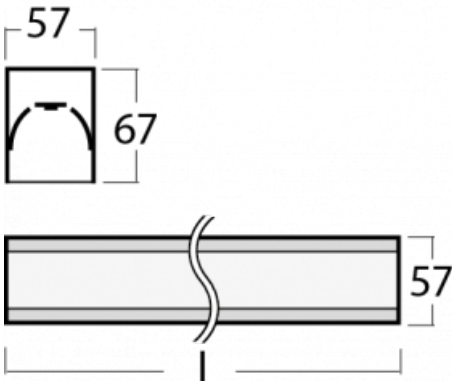

Luminaire

Lina60-S

04S-200I-50GED/830, S

Type of installation	Recessed, Surface, Wall mounted, Suspended, 3 circuit track
Light distribution	Direct
Luminaire shape	Linear
Colour of the luminaires	Silver
Material	Aluminium
Lifetime	L90/B50 50 000 hours
Warranty	5 years
Description of luminaires	Luminaire recessed/surface/wall mounted/suspended/3 circuit track
Dimensions (l × w × h mm)	2805 mm × 57 mm × 67 mm
Light source	LED MODUL
DIR optical system	Microprisma
Luminous flux*	2250 lm
Colour Temperature	3000 K warm white
Luminous efficacy	115 lm/W
MacAdam Light source	2
Colour rendering index	80
UGR max. X=4H Y=8H, ρ=70,50,20	18.2

You will appreciate the L-Click system on the Lina60-S luminaire with a direct light distribution, which effectively saves you both time and money. How? The module simply clicks into the profile, so a lot of work is saved during assembly. This solution also prevents the direct touch of the LED technology and lengthens its operating life. The Lina60-S lighting system can be assembled creating endless lines and a big variety of shapes. In addition to great power output, the luminaire also has a great price. It will find its use in commercial, social and public spaces.

Technical drawing

Curve

Luminaire power input* 19.5 W

Connection of the luminaires DALI

Electrical voltage 220-240V

Frequency 50/60Hz

⊕ CE IP 40

*±10 %

00-00355, K
cable 5x0,75 2000mm,
transparent

00-00356, K
cable 5x0,75 4000mm,
transparent

00-00357, K
cable 5x0,75 6000mm,
transparent

00-00363, K
cable 5x1,5 2000mm

00-00364, K
cable 5x1,5 4000mm

00-00365, K
cable 5x1,5 6000mm