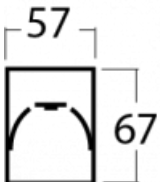

Technical drawing

Type of installation	Recessed, Surface, Wall mounted, Suspended, 3 circuit track

Light distribution	Direct

Luminaire shape	Linear

Colour of the luminaires	White

Material	Aluminium

Lifetime	L90/B50 50 000 hours

Warranty	5 years

Description of luminaires	Luminaire recessed/surface/wall mounted/suspended/3 circuit track

Dimensions	2244 mm × 57 mm × 67 mm

Weight	5.6 kg

Light source	LED MODUL

Type of optical system	Microprisma

Luminous flux*	5450 lm

Colour Temperature	4000 K cool white

Luminous efficacy	110 lm/W

MacAdam Light source	2

Colour rendering index	80

UGR max. X=4H Y=8H, ρ=70,50,20	22.1