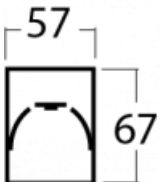

Technical drawing

Type of installation	Recessed, Surface, Wall mounted, Suspended, 3 circuit track
Light distribution	Direct
Luminaire shape	Linear
Colour of the luminaires	Silver
Material	Aluminium
Lifetime	L90/B50 50 000 hours
Warranty	5 years
Description of luminaires	Luminaire recessed/surface/wall mounted/suspended/3 circuit track
Dimensions (l × w × h mm)	2244 mm × 57 mm × 67 mm
Weight	5.6 kg
Light source	LED MODUL
DIR optical system	Microprisma
Luminous flux*	5450 lm
Colour Temperature	4000 K cool white
Luminous efficacy	110 lm/W
MacAdam Light source	2
Colour rendering index	80
UGR max. X=4H Y=8H, ρ=70,50,20	22.1