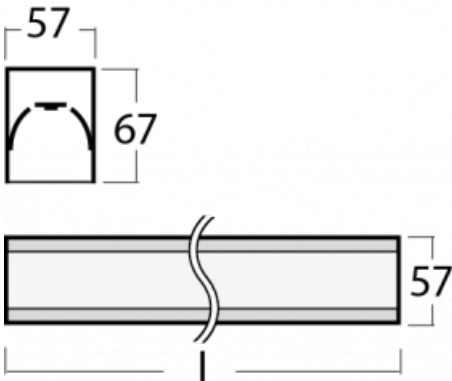

Luminaire

Lina60-S

04S-200I-40GGTD/830, B

You will appreciate the L-Click system on the Lina60-S luminaire with a direct light distribution, which effectively saves you both time and money. How? The module simply clicks into the profile, so a lot of work is saved during assembly. This solution also prevents the direct touch of the LED technology and lengthens its operating life. The Lina60-S lighting system can be assembled creating endless lines and a big variety of shapes. In addition to great power output, the luminaire also has a great price. It will find its use in commercial, social and public spaces.

Technical drawing

Type of installation	Recessed, Surface, Wall mounted, Suspended, 3 circuit track
Light distribution	Direct
Luminaire shape	Linear
Colour of the luminaires	Black
Material	Aluminium
Lifetime	L90/B50 50 000 hours
Warranty	5 years
Description of luminaires	Luminaire recessed/surface/wall mounted/suspended/3 circuit track
Dimensions (l × w × h mm)	2244 mm × 57 mm × 67 mm
Light source	LED MODUL
DIR optical system	Microprisma
Luminous flux*	5190 lm
Colour Temperature	3000 K warm white
Luminous efficacy	105 lm/W
MacAdam Light source	2
Colour rendering index	80
UGR max. X=4H Y=8H, ρ=70,50,20	21.9

00-00356, B
cable 5x0,75 4000mm,
black

00-00357, B
cable 5x0,75 6000mm,
black

00-00363, K
cable 5x1,5 2000mm

00-00364, K
cable 5x1,5 4000mm

00-00365, K
cable 5x1,5 6000mm

00-00366, K
cable 7x0,75 2000mm

00-00367, K
cable 7x0,75 4000mm