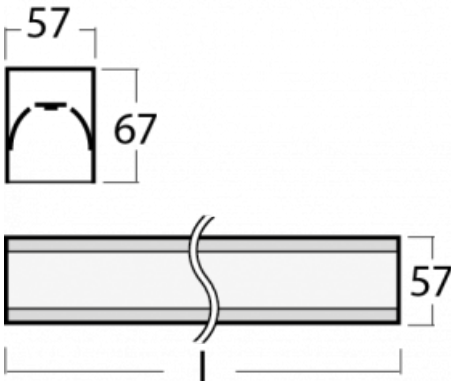

# Lina60-S

04S-200I-40GGM3/840, S

You will appreciate the L-Click system on the Lina60-S luminaire with a direct light distribution, which effectively saves you both time and money. How? The module simply clicks into the profile, so a lot of work is saved during assembly. This solution also prevents the direct touch of the LED technology and lengthens its operating life. The Lina60-S lighting system can be assembled creating endless lines and a big variety of shapes. In addition to great power output, the luminaire also has a great price. It will find its use in commercial, social and public spaces.

## Technical drawing

Type of installation	Recessed, Surface, Wall mounted, Suspended, 3 circuit track
Light distribution	Direct
Luminaire shape	Linear
Colour of the luminaires	Silver
Material	Aluminium
Lifetime	L90/B50 50 000 hours
Warranty	2 years
Description of luminaires	Luminaire recessed/surface/wall mounted/suspended/3 circuit track
Dimensions (l × w × h mm)	2244 mm × 57 mm × 67 mm
Light source	LED MODUL
DIR optical system	Microprisma
Luminous flux*	5450 lm
Colour Temperature	4000 K cool white
Luminous efficacy	110 lm/W
MacAdam Light source	2
Colour rendering index	80
UGR max. X=4H Y=8H, ρ=70,50,20	22.1

**04-20900, F**  
bracket for installation  
of suspended type of  
profile as recessed  
trimless

**04-21303, S**  
pendant profile for track  
luminaires; l = 1122mm

**04-21307, S**  
pendant profile for track  
luminaires; l = 2242mm