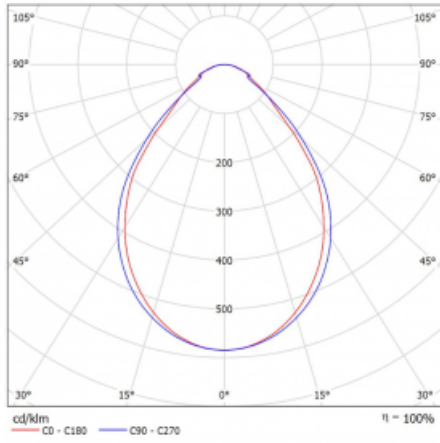

Curve

Luminaire power input* 49.6 W

Connection of the luminaires ON/OFF + 3h emergency

Electrical voltage 220-240V

Frequency 50/60Hz

⊕ CE IP 40

*±10 %