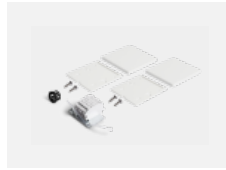

## Technical drawing

Type of installation	Recessed, Surface, Wall mounted, Suspended, 3 circuit track
Light distribution	Direct
Luminaire shape	Linear
Colour of the luminaires	Silver
Material	Aluminium
Lifetime	L90/B50 50 000 hours
Warranty	2 years
Description of luminaires	Luminaire recessed/surface/wall mounted/suspended/3 circuit track
Dimensions (l × w × h mm)	2244 mm × 57 mm × 67 mm
Light source	LED MODUL
DIR optical system	Microprisma
Luminous flux*	5450 lm
Colour Temperature	4000 K cool white
Luminous efficacy	110 lm/W
MacAdam Light source	2
Colour rendering index	80
UGR max. X=4H Y=8H, ρ=70,50,20	22.1

**00-00370, S**  
ceiling cup 80x80x32mm

**00-00600, F**  
ceiling fastening for  
luminaires 132-5xxK,  
04-2000x, 05-2000x,  
09-200x - 1 piece

**00-20700, S**  
2 pcs of wall fastening  
Lipo/Lina

**04-00200, N**  
straight connector

**04-01200, F**  
Accessory for gear-tray  
release

**04-20101, S**  
2xend cap - metal, 5-  
conductor terminal box,  
grommet

**04-20103, S**  
2xend cap - plastic, 5-  
conductor terminal box,  
grommet