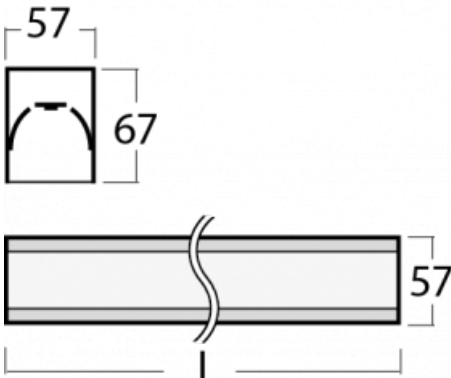

# Lina60-S

04S-200I-40GGM3/830, W

You will appreciate the L-Click system on the Lina60-S luminaire with a direct light distribution, which effectively saves you both time and money. How? The module simply clicks into the profile, so a lot of work is saved during assembly. This solution also prevents the direct touch of the LED technology and lengthens its operating life. The Lina60-S lighting system can be assembled creating endless lines and a big variety of shapes. In addition to great power output, the luminaire also has a great price. It will find its use in commercial, social and public spaces.

## Technical drawing

Type of installation	Recessed, Surface, Wall mounted, Suspended, 3 circuit track
Light distribution	Direct
Luminaire shape	Linear
Colour of the luminaires	White
Material	Aluminium
Lifetime	L90/B50 50 000 hours
Warranty	2 years
Description of luminaires	Luminaire recessed/surface/wall mounted/suspended/3 circuit track
Dimensions (l × w × h mm)	2244 mm × 57 mm × 67 mm
Light source	LED MODUL
DIR optical system	Microprisma
Luminous flux*	5190 lm
Colour Temperature	3000 K warm white
Luminous efficacy	105 lm/W
MacAdam Light source	2
Colour rendering index	80
UGR max. X=4H Y=8H, ρ=70,50,20	21.9

**04-20900, F**  
bracket for installation  
of suspended type of  
profile as recessed  
trimless

**04-21303, W**  
pendant profile for track  
luminaires; l = 1122mm

**04-21307, W**  
pendant profile for track  
luminaires; l = 2242mm