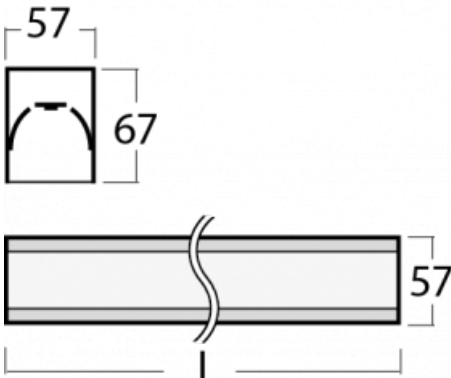

# Lina60-S

04S-200I-40GGM3/830, S

You will appreciate the L-Click system on the Lina60-S luminaire with a direct light distribution, which effectively saves you both time and money. How? The module simply clicks into the profile, so a lot of work is saved during assembly. This solution also prevents the direct touch of the LED technology and lengthens its operating life. The Lina60-S lighting system can be assembled creating endless lines and a big variety of shapes. In addition to great power output, the luminaire also has a great price. It will find its use in commercial, social and public spaces.

## Technical drawing

Type of installation	Recessed, Surface, Wall mounted, Suspended, 3 circuit track
Light distribution	Direct
Luminaire shape	Linear
Colour of the luminaires	Silver
Material	Aluminium
Lifetime	L90/B50 50 000 hours
Warranty	2 years
Description of luminaires	Luminaire recessed/surface/wall mounted/suspended/3 circuit track
Dimensions (l × w × h mm)	2244 mm × 57 mm × 67 mm
Light source	LED MODUL
DIR optical system	Microprisma
Luminous flux*	5190 lm
Colour Temperature	3000 K warm white
Luminous efficacy	105 lm/W
MacAdam Light source	2
Colour rendering index	80
UGR max. X=4H Y=8H, ρ=70,50,20	21.9

**00-00370, S**  
ceiling cup 80x80x32mm

**00-00600, F**  
ceiling fastening for  
luminaires 132-5xxK,  
04-2000x, 05-2000x,  
09-200x - 1 piece

**00-20700, S**  
2 pcs of wall fastening  
Lipo/Lina

**04-00200, N**  
straight connector

**04-20900, F**  
bracket for installation  
of suspended type of  
profile as recessed  
trimless

**04-21303, S**  
pendant profile for track  
luminaires; l = 1122mm

**04-21307, S**  
pendant profile for track  
luminaires; l = 2242mm