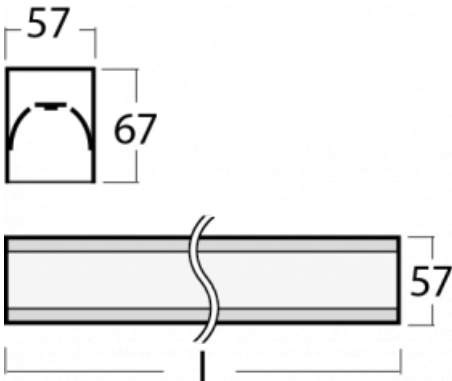

Technical drawing