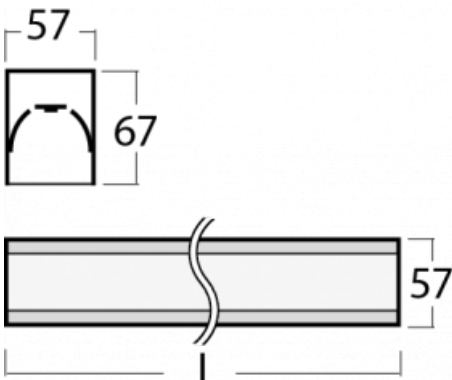

Technical drawing