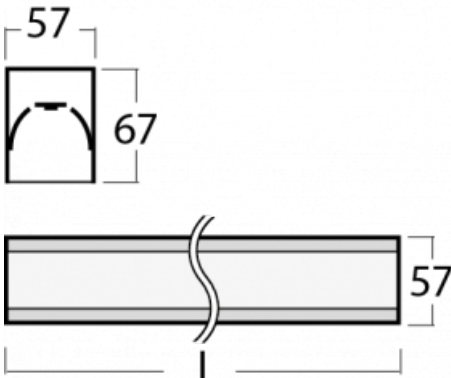

# Lina60-S

04S-200I-40GGM/830, S

Type of installation	Recessed, Surface, Wall mounted, Suspended, 3 circuit track
Light distribution	Direct
Luminaire shape	Linear
Colour of the luminaires	Silver
Material	Aluminium
Lifetime	L90/B50 50 000 hours
Warranty	2 years
Description of luminaires	Luminaire recessed/surface/wall mounted/suspended/3 circuit track
Dimensions (l × w × h mm)	2244 mm × 57 mm × 67 mm
Light source	LED MODUL
DIR optical system	Microprisma
Luminous flux*	5190 lm
Colour Temperature	3000 K warm white
Luminous efficacy	105 lm/W
MacAdam Light source	2
Colour rendering index	80
UGR max. X=4H Y=8H, ρ=70,50,20	21.9

You will appreciate the L-Click system on the Lina60-S luminaire with a direct light distribution, which effectively saves you both time and money. How? The module simply clicks into the profile, so a lot of work is saved during assembly. This solution also prevents the direct touch of the LED technology and lengthens its operating life. The Lina60-S lighting system can be assembled creating endless lines and a big variety of shapes. In addition to great power output, the luminaire also has a great price. It will find its use in commercial, social and public spaces.

## Technical drawing

**04-20900, F**  
bracket for installation  
of suspended type of  
profile as recessed  
trimless

**04-21303, S**  
pendant profile for track  
luminaires; l = 1122mm

**04-21307, S**  
pendant profile for track  
luminaires; l = 2242mm