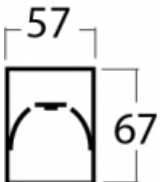

Technical drawing

| | |
|-----------------------------------|---|
| Type of installation | Recessed, Surface, Wall mounted, Suspended, 3 circuit track |
| Light distribution | Direct |
| Luminaire shape | Linear |
| Colour of the luminaires | Black |
| Material | Aluminium |
| Lifetime | L90/B50 50 000 hours |
| Warranty | 2 years |
| Description of luminaires | Luminaire recessed/surface/wall mounted/suspended/3 circuit track |
| Dimensions (l × w × h mm) | 2244 mm × 57 mm × 67 mm |
| Light source | LED MODUL |
| DIR optical system | Microprisma |
| Luminous flux* | 5190 lm |
| Colour Temperature | 3000 K warm white |
| Luminous efficacy | 105 lm/W |
| MacAdam Light source | 2 |
| Colour rendering index | 80 |
| UGR max. X=4H Y=8H, ρ=70,50,20 | 21.9 |