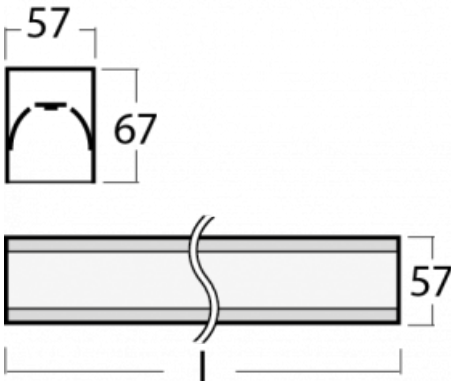

# Lina60-S

04S-200I-40GGE/840, W

**EPD<sup>®</sup>**

You will appreciate the L-Click system on the Lina60-S luminaire with a direct light distribution, which effectively saves you both time and money. How? The module simply clicks into the profile, so a lot of work is saved during assembly. This solution also prevents the direct touch of the LED technology and lengthens its operating life. The Lina60-S lighting system can be assembled creating endless lines and a big variety of shapes. In addition to great power output, the luminaire also has a great price. It will find its use in commercial, social and public spaces.

**Technical drawing**

Type of installation	Recessed, Surface, Wall mounted, Suspended, 3 circuit track
----------------------	---

Light distribution	Direct
--------------------	--------

Luminaire shape	Linear
-----------------	--------

Description of luminaires	Luminaire recessed/surface/wall mounted/suspended/3 circuit track
---------------------------	---

Dimensions	2244 mm × 57 mm × 67 mm
------------	-------------------------

Weight	5.5 kg
--------	--------