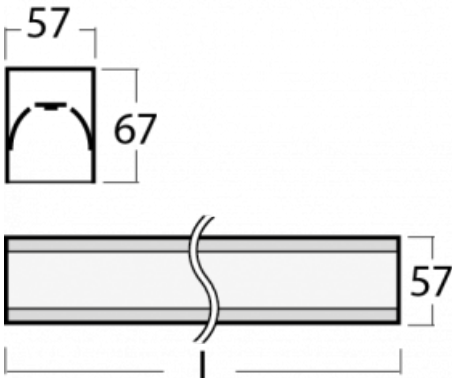

# Lina60-S

04S-200I-40GGE/840, S

You will appreciate the L-Click system on the Lina60-S luminaire with a direct light distribution, which effectively saves you both time and money. How? The module simply clicks into the profile, so a lot of work is saved during assembly. This solution also prevents the direct touch of the LED technology and lengthens its operating life. The Lina60-S lighting system can be assembled creating endless lines and a big variety of shapes. In addition to great power output, the luminaire also has a great price. It will find its use in commercial, social and public spaces.

## Technical drawing

Type of installation	Recessed, Surface, Wall mounted, Suspended, 3 circuit track
Light distribution	Direct
Luminaire shape	Linear
Colour of the luminaires	Silver
Material	Aluminium
Lifetime	L90/B50 50 000 hours
Warranty	5 years
Description of luminaires	Luminaire recessed/surface/wall mounted/suspended/3 circuit track
Dimensions (l × w × h mm)	2244 mm × 57 mm × 67 mm
Weight	5.5 kg
Light source	LED MODUL
DIR optical system	Microprisma
Luminous flux*	5450 lm
Colour Temperature	4000 K cool white
Luminous efficacy	110 lm/W
MacAdam Light source	2
Colour rendering index	80
UGR max. X=4H Y=8H, ρ=70,50,20	22.1

**04-20900, F**  
bracket for installation  
of suspended type of  
profile as recessed  
trimless

**04-21303, S**  
pendant profile for track  
luminaires; l = 1122mm

**04-21307, S**  
pendant profile for track  
luminaires; l = 2242mm