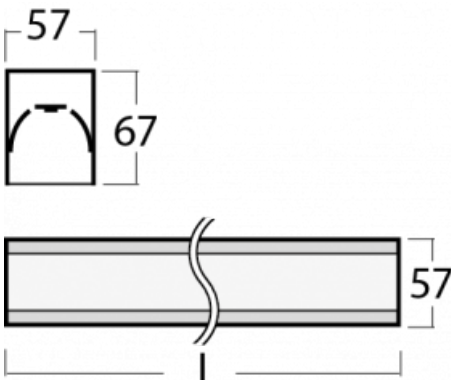

Luminaire

Lina60-S

04S-200I-40GGE/840, S

EPD®

You will appreciate the L-Click system on the Lina60-S luminaire with a direct light distribution, which effectively saves you both time and money. How? The module simply clicks into the profile, so a lot of work is saved during assembly. This solution also prevents the direct touch of the LED technology and lengthens its operating life. The Lina60-S lighting system can be assembled creating endless lines and a big variety of shapes. In addition to great power output, the luminaire also has a great price. It will find its use in commercial, social and public spaces.

Technical drawing

Type of installation	Recessed, Surface, Wall mounted, Suspended, 3 circuit track
Light distribution	Direct
Luminaire shape	Linear
Colour of the luminaires	Silver
Material	Aluminium
Lifetime	L90/B50 50 000 hours
Warranty	5 years
Description of luminaires	Luminaire recessed/surface/wall mounted/suspended/3 circuit track
Dimensions	2244 mm × 57 mm × 67 mm
Weight	5.5 kg
Light source	LED MODUL
Type of optical system	Microprisma
Luminous flux*	5450 lm
Colour Temperature	4000 K cool white
Luminous efficacy	110 lm/W
MacAdam Light source	2
Colour rendering index	80
UGR max. X=4H Y=8H, ρ=70,50,20	22.1

04-21303, S
pendant profile for track
luminaires; l = 1122mm

04-21307, S
pendant profile for track
luminaires; l = 2242mm