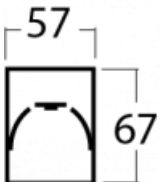

Technical drawing

Type of installation	Recessed, Surface, Wall mounted, Suspended, 3 circuit track
Light distribution	Direct
Luminaire shape	Linear
Colour of the luminaires	White
Material	Aluminium
Lifetime	L90/B50 50 000 hours
Warranty	5 years
Description of luminaires	Luminaire recessed/surface/wall mounted/suspended/3 circuit track
Dimensions (l × w × h mm)	2244 mm × 57 mm × 67 mm
Weight	5.4 kg
Light source	LED MODUL
DIR optical system	Microprisma
Luminous flux*	5190 lm
Colour Temperature	3000 K warm white
Luminous efficacy	105 lm/W
MacAdam Light source	2
Colour rendering index	80
UGR max. X=4H Y=8H, ρ=70,50,20	21.9

00-00358, W
cable 3x0,75 4000mm,
white

00-00360, W
cable 3x0,75 6000mm,
white

00-00363, K
cable 5x1,5 2000mm

00-00364, K
cable 5x1,5 4000mm

00-00365, K
cable 5x1,5 6000mm

00-00370, W
ceiling cup 80x80x32mm

04-21303, W
pendant profile for track
luminaires; l = 1122mm

04-21307, W
pendant profile for track
luminaires; l = 2242mm