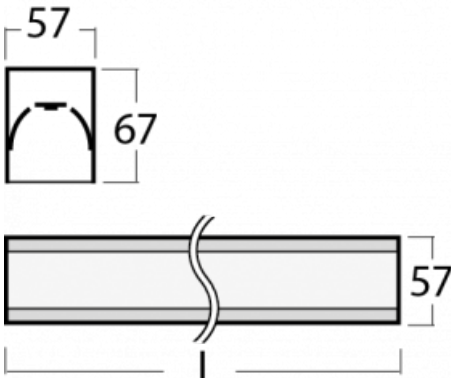

# Lina60-S

04S-200I-40GGE/830, B

Type of installation	Recessed, Surface, Wall mounted, Suspended, 3 circuit track
Light distribution	Direct
Luminaire shape	Linear
Colour of the luminaires	Black
Material	Aluminium
Lifetime	L90/B50 50 000 hours
Warranty	5 years
Description of luminaires	Luminaire recessed/surface/wall mounted/suspended/3 circuit track
Dimensions (l × w × h mm)	2244 mm × 57 mm × 67 mm
Weight	5.4 kg
Light source	LED MODUL
DIR optical system	Microprisma
Luminous flux*	5190 lm
Colour Temperature	3000 K warm white
Luminous efficacy	105 lm/W
MacAdam Light source	2
Colour rendering index	80
UGR max. X=4H Y=8H, ρ=70,50,20	21.9

You will appreciate the L-Click system on the Lina60-S luminaire with a direct light distribution, which effectively saves you both time and money. How? The module simply clicks into the profile, so a lot of work is saved during assembly. This solution also prevents the direct touch of the LED technology and lengthens its operating life. The Lina60-S lighting system can be assembled creating endless lines and a big variety of shapes. In addition to great power output, the luminaire also has a great price. It will find its use in commercial, social and public spaces.

## Technical drawing