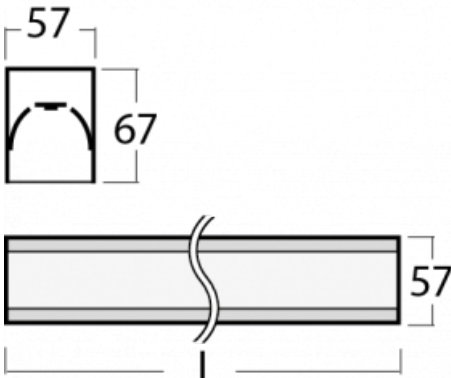

Luminaire

Lina60-S

04S-200I-40GGD/840, B

You will appreciate the L-Click system on the Lina60-S luminaire with a direct light distribution, which effectively saves you both time and money. How? The module simply clicks into the profile, so a lot of work is saved during assembly. This solution also prevents the direct touch of the LED technology and lengthens its operating life. The Lina60-S lighting system can be assembled creating endless lines and a big variety of shapes. In addition to great power output, the luminaire also has a great price. It will find its use in commercial, social and public spaces.

Technical drawing

| | |
|-----------------------------------|---|
| Type of installation | Recessed, Surface, Wall mounted, Suspended, 3 circuit track |
| Light distribution | Direct |
| Luminaire shape | Linear |
| Colour of the luminaires | Black |
| Material | Aluminium |
| Lifetime | L90/B50 50 000 hours |
| Warranty | 5 years |
| Description of luminaires | Luminaire recessed/surface/wall mounted/suspended/3 circuit track |
| Dimensions (l × w × h mm) | 2244 mm × 57 mm × 67 mm |
| Weight | 6 kg |
| Light source | LED MODUL |
| DIR optical system | Microprisma |
| Luminous flux* | 5450 lm |
| Colour Temperature | 4000 K cool white |
| Luminous efficacy | 110 lm/W |
| MacAdam Light source | 2 |
| Colour rendering index | 80 |
| UGR max. X=4H Y=8H, ρ=70,50,20 | 22.1 |

Curve

Luminaire power input* 49.6 W

Connection of the luminaires DALI

Electrical voltage 220-240V

Frequency 50/60Hz

⊕ CE IP 40

*±10 %

Downloads

00-00356, B
cable 5x0,75 4000mm,
black

00-00357, B
cable 5x0,75 6000mm,
black

00-00363, K
cable 5x1,5 2000mm

00-00364, K
cable 5x1,5 4000mm

00-00365, K
cable 5x1,5 6000mm

00-00366, K
cable 7x0,75 2000mm

00-00367, K
cable 7x0,75 4000mm