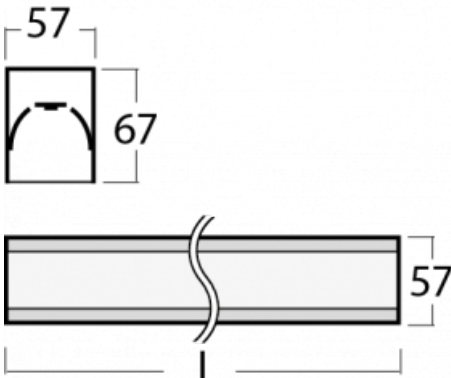

Luminaire

Lina60-S

04S-200I-40GGD/830, S

| | |
|-----------------------------------|---|
| Type of installation | Recessed, Surface, Wall mounted, Suspended, 3 circuit track |
| Light distribution | Direct |
| Luminaire shape | Linear |
| Colour of the luminaires | Silver |
| Material | Aluminium |
| Lifetime | L90/B50 50 000 hours |
| Warranty | 5 years |
| Description of luminaires | Luminaire recessed/surface/wall mounted/suspended/3 circuit track |
| Dimensions (l × w × h mm) | 2244 mm × 57 mm × 67 mm |
| Weight | 5.5 kg |
| Light source | LED MODUL |
| DIR optical system | Microprisma |
| Luminous flux* | 5190 lm |
| Colour Temperature | 3000 K warm white |
| Luminous efficacy | 105 lm/W |
| MacAdam Light source | 2 |
| Colour rendering index | 80 |
| UGR max. X=4H Y=8H, ρ=70,50,20 | 21.9 |

You will appreciate the L-Click system on the Lina60-S luminaire with a direct light distribution, which effectively saves you both time and money. How? The module simply clicks into the profile, so a lot of work is saved during assembly. This solution also prevents the direct touch of the LED technology and lengthens its operating life. The Lina60-S lighting system can be assembled creating endless lines and a big variety of shapes. In addition to great power output, the luminaire also has a great price. It will find its use in commercial, social and public spaces.

Technical drawing

Curve

Luminaire power input* 49.6 W

Connection of the luminaires DALI

Electrical voltage 220-240V

Frequency 50/60Hz

⊕ CE IP 40

*±10 %

00-00355, K
cable 5x0,75 2000mm,
transparent

00-00356, K
cable 5x0,75 4000mm,
transparent

00-00357, K
cable 5x0,75 6000mm,
transparent

00-00363, K
cable 5x1,5 2000mm

00-00364, K
cable 5x1,5 4000mm

00-00365, K
cable 5x1,5 6000mm