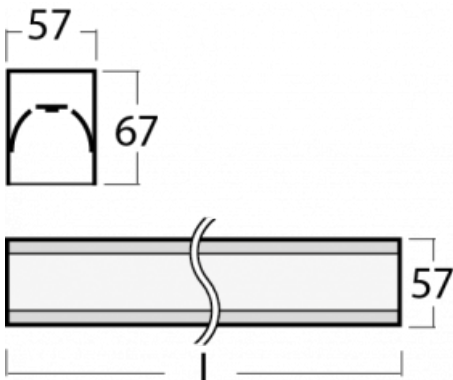

Technical drawing