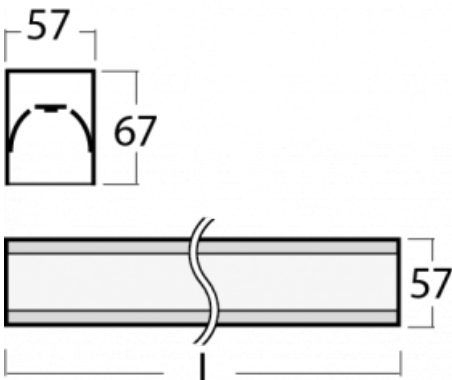

Luminaire

Lina60-S

04S-200I-40GETD/840, S

You will appreciate the L-Click system on the Lina60-S luminaire with a direct light distribution, which effectively saves you both time and money. How? The module simply clicks into the profile, so a lot of work is saved during assembly. This solution also prevents the direct touch of the LED technology and lengthens its operating life. The Lina60-S lighting system can be assembled creating endless lines and a big variety of shapes. In addition to great power output, the luminaire also has a great price. It will find its use in commercial, social and public spaces.

Technical drawing

Type of installation	Recessed, Surface, Wall mounted, Suspended, 3 circuit track
Light distribution	Direct
Luminaire shape	Linear
Colour of the luminaires	Silver
Material	Aluminium
Lifetime	L90/B50 50 000 hours
Warranty	5 years
Description of luminaires	Luminaire recessed/surface/wall mounted/suspended/3 circuit track
Dimensions (l × w × h mm)	2244 mm × 57 mm × 67 mm
Light source	LED MODUL
DIR optical system	Microprisma
Luminous flux*	1890 lm
Colour Temperature	4000 K cool white
Luminous efficacy	121 lm/W
MacAdam Light source	2
Colour rendering index	80
UGR max. X=4H Y=8H, ρ=70,50,20	18,4

00-00356, K
cable 5x0,75 4000mm,
transparent

00-00357, K
cable 5x0,75 6000mm,
transparent

00-00363, K
cable 5x1,5 2000mm

00-00364, K
cable 5x1,5 4000mm

00-00365, K
cable 5x1,5 6000mm

00-00366, K
cable 7x0,75 2000mm