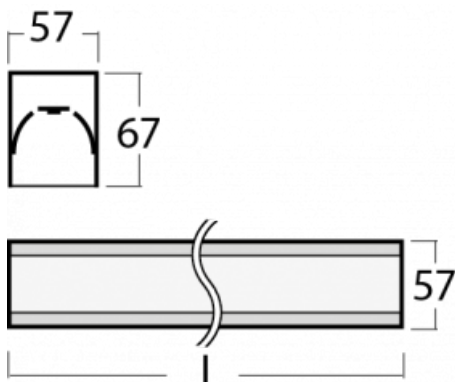

Luminaire

Lina60-S

04S-200I-40GETD/830, S

EPD®

You will appreciate the L-Click system on the Lina60-S luminaire with a direct light distribution, which effectively saves you both time and money. How? The module simply clicks into the profile, so a lot of work is saved during assembly. This solution also prevents the direct touch of the LED technology and lengthens its operating life. The Lina60-S lighting system can be assembled creating endless lines and a big variety of shapes. In addition to great power output, the luminaire also has a great price. It will find its use in commercial, social and public spaces.

Technical drawing

Type of installation	Recessed, Surface, Wall mounted, Suspended, 3 circuit track
Light distribution	Direct
Luminaire shape	Linear
Colour of the luminaires	Silver
Material	Aluminium
Lifetime	L90/B50 50 000 hours
Warranty	5 years
Description of luminaires	Luminaire recessed/surface/wall mounted/suspended/3 circuit track
Dimensions	2244 mm × 57 mm × 67 mm
Light source	LED MODUL
Type of optical system	Microprisma
Luminous flux*	1800 lm
Colour Temperature	3000 K warm white
Luminous efficacy	115 lm/W
MacAdam Light source	2
Colour rendering index	80
UGR max. X=4H Y=8H, ρ=70,50,20	18.2