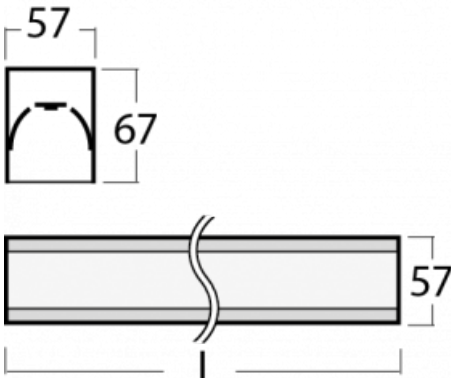

Luminaire

Lina60-S

04S-200I-40GEM3/840, W

You will appreciate the L-Click system on the Lina60-S luminaire with a direct light distribution, which effectively saves you both time and money. How? The module simply clicks into the profile, so a lot of work is saved during assembly. This solution also prevents the direct touch of the LED technology and lengthens its operating life. The Lina60-S lighting system can be assembled creating endless lines and a big variety of shapes. In addition to great power output, the luminaire also has a great price. It will find its use in commercial, social and public spaces.

Technical drawing

Type of installation	Recessed, Surface, Wall mounted, Suspended, 3 circuit track
Light distribution	Direct
Luminaire shape	Linear
Colour of the luminaires	White
Material	Aluminium
Lifetime	L90/B50 50 000 hours
Warranty	2 years
Description of luminaires	Luminaire recessed/surface/wall mounted/suspended/3 circuit track
Dimensions (l × w × h mm)	2244 mm × 57 mm × 67 mm
Light source	LED MODUL
DIR optical system	Microprisma
Luminous flux*	1890 lm
Colour Temperature	4000 K cool white
Luminous efficacy	121 lm/W
MacAdam Light source	2
Colour rendering index	80
UGR max. X=4H Y=8H, ρ=70,50,20	18.4

04-21303, W
pendant profile for track
luminaires; l = 1122mm

04-21307, W
pendant profile for track
luminaires; l = 2242mm