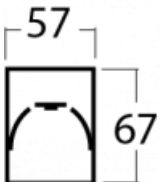

Technical drawing

Type of installation	Recessed, Surface, Wall mounted, Suspended, 3 circuit track
Light distribution	Direct
Luminaire shape	Linear
Colour of the luminaires	Silver
Material	Aluminium
Lifetime	L90/B50 50 000 hours
Warranty	2 years
Description of luminaires	Luminaire recessed/surface/wall mounted/suspended/3 circuit track
Dimensions (l × w × h mm)	2244 mm × 57 mm × 67 mm
Light source	LED MODUL
DIR optical system	Microprisma
Luminous flux*	1890 lm
Colour Temperature	4000 K cool white
Luminous efficacy	121 lm/W
MacAdam Light source	2
Colour rendering index	80
UGR max. X=4H Y=8H, ρ=70,50,20	18.4

04-21303, S
pendant profile for track
luminaires; l = 1122mm

04-21307, S
pendant profile for track
luminaires; l = 2242mm