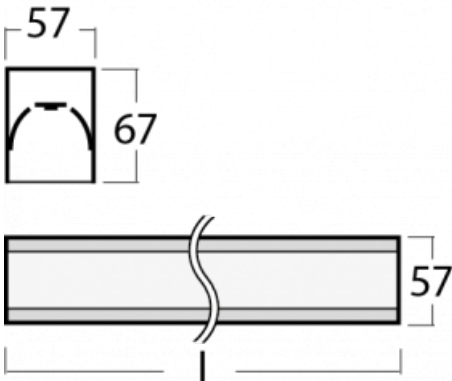

# Lina60-S

04S-200I-40GEM3/830, W

You will appreciate the L-Click system on the Lina60-S luminaire with a direct light distribution, which effectively saves you both time and money. How? The module simply clicks into the profile, so a lot of work is saved during assembly. This solution also prevents the direct touch of the LED technology and lengthens its operating life. The Lina60-S lighting system can be assembled creating endless lines and a big variety of shapes. In addition to great power output, the luminaire also has a great price. It will find its use in commercial, social and public spaces.

## Technical drawing

Type of installation	Recessed, Surface, Wall mounted, Suspended, 3 circuit track
Light distribution	Direct
Luminaire shape	Linear
Colour of the luminaires	White
Material	Aluminium
Lifetime	L90/B50 50 000 hours
Warranty	2 years
Description of luminaires	Luminaire recessed/surface/wall mounted/suspended/3 circuit track
Dimensions (l × w × h mm)	2244 mm × 57 mm × 67 mm
Light source	LED MODUL
DIR optical system	Microprisma
Luminous flux*	1800 lm
Colour Temperature	3000 K warm white
Luminous efficacy	115 lm/W
MacAdam Light source	2
Colour rendering index	80
UGR max. X=4H Y=8H, ρ=70,50,20	18.2

**04-20900, F**  
bracket for installation  
of suspended type of  
profile as recessed  
trimless

**04-21303, W**  
pendant profile for track  
luminaires; l = 1122mm

**04-21307, W**  
pendant profile for track  
luminaires; l = 2242mm