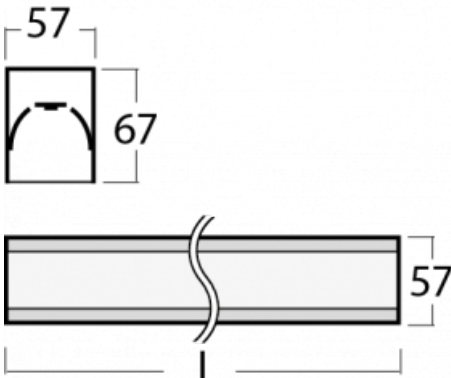

# Lina60-S

04S-200I-40GEM3/830, B

Type of installation	Recessed, Surface, Wall mounted, Suspended, 3 circuit track
Light distribution	Direct
Luminaire shape	Linear
Colour of the luminaires	Black
Material	Aluminium
Lifetime	L90/B50 50 000 hours
Warranty	2 years
Description of luminaires	Luminaire recessed/surface/wall mounted/suspended/3 circuit track
Dimensions (l × w × h mm)	2244 mm × 57 mm × 67 mm
Light source	LED MODUL
DIR optical system	Microprisma
Luminous flux*	1800 lm
Colour Temperature	3000 K warm white
Luminous efficacy	115 lm/W
MacAdam Light source	2
Colour rendering index	80
UGR max. X=4H Y=8H, ρ=70,50,20	18.2

You will appreciate the L-Click system on the Lina60-S luminaire with a direct light distribution, which effectively saves you both time and money. How? The module simply clicks into the profile, so a lot of work is saved during assembly. This solution also prevents the direct touch of the LED technology and lengthens its operating life. The Lina60-S lighting system can be assembled creating endless lines and a big variety of shapes. In addition to great power output, the luminaire also has a great price. It will find its use in commercial, social and public spaces.

## Technical drawing