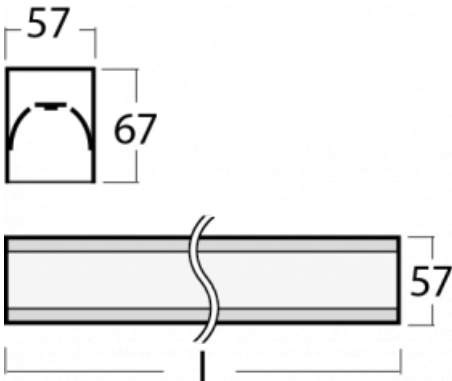

# Lina60-S

04S-200I-40GEM/840, S

Type of installation	Recessed, Surface, Wall mounted, Suspended, 3 circuit track
Light distribution	Direct
Luminaire shape	Linear
Colour of the luminaires	Silver
Material	Aluminium
Lifetime	L90/B50 50 000 hours
Warranty	2 years
Description of luminaires	Luminaire recessed/surface/wall mounted/suspended/3 circuit track
Dimensions (l × w × h mm)	2244 mm × 57 mm × 67 mm
Light source	LED MODUL
DIR optical system	Microprisma
Luminous flux*	1890 lm
Colour Temperature	4000 K cool white
Luminous efficacy	121 lm/W
MacAdam Light source	2
Colour rendering index	80
UGR max. X=4H Y=8H, ρ=70,50,20	18.4

You will appreciate the L-Click system on the Lina60-S luminaire with a direct light distribution, which effectively saves you both time and money. How? The module simply clicks into the profile, so a lot of work is saved during assembly. This solution also prevents the direct touch of the LED technology and lengthens its operating life. The Lina60-S lighting system can be assembled creating endless lines and a big variety of shapes. In addition to great power output, the luminaire also has a great price. It will find its use in commercial, social and public spaces.

## Technical drawing

**04-20900, F**  
bracket for installation  
of suspended type of  
profile as recessed  
trimless

**04-21303, S**  
pendant profile for track  
luminaires; l = 1122mm

**04-21307, S**  
pendant profile for track  
luminaires; l = 2242mm