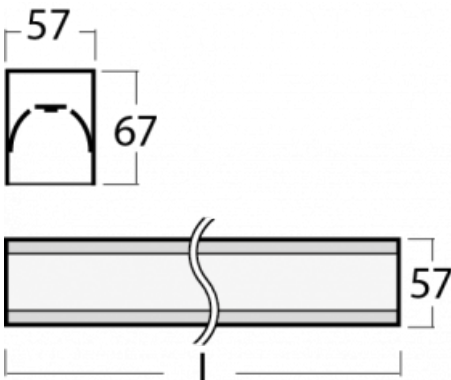

# Lina60-S

04S-200I-40GEM/830, W

EPD®

You will appreciate the L-Click system on the Lina60-S luminaire with a direct light distribution, which effectively saves you both time and money. How? The module simply clicks into the profile, so a lot of work is saved during assembly. This solution also prevents the direct touch of the LED technology and lengthens its operating life. The Lina60-S lighting system can be assembled creating endless lines and a big variety of shapes. In addition to great power output, the luminaire also has a great price. It will find its use in commercial, social and public spaces.

## Technical drawing

Type of installation	Recessed, Surface, Wall mounted, Suspended, 3 circuit track
Light distribution	Direct
Luminaire shape	Linear
Colour of the luminaires	White
Material	Aluminium
Lifetime	L90/B50 50 000 hours
Warranty	2 years
Description of luminaires	Luminaire recessed/surface/wall mounted/suspended/3 circuit track
Dimensions (l × w × h mm)	2244 mm × 57 mm × 67 mm
Light source	LED MODUL
DIR optical system	Microprisma
Luminous flux*	1800 lm
Colour Temperature	3000 K warm white
Luminous efficacy	115 lm/W
MacAdam Light source	2
Colour rendering index	80
UGR max. X=4H Y=8H, ρ=70,50,20	18.2

**04-21303, W**  
pendant profile for track  
luminaires; l = 1122mm

**04-21307, W**  
pendant profile for track  
luminaires; l = 2242mm