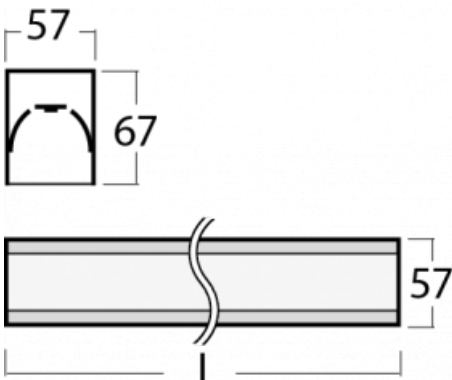

# Lina60-S

04S-200I-40GEM/830, S

Type of installation	Recessed, Surface, Wall mounted, Suspended, 3 circuit track
Light distribution	Direct
Luminaire shape	Linear
Colour of the luminaires	Silver
Material	Aluminium
Lifetime	L90/B50 50 000 hours
Warranty	2 years
Description of luminaires	Luminaire recessed/surface/wall mounted/suspended/3 circuit track
Dimensions (l × w × h mm)	2244 mm × 57 mm × 67 mm
Light source	LED MODUL
DIR optical system	Microprisma
Luminous flux*	1800 lm
Colour Temperature	3000 K warm white
Luminous efficacy	115 lm/W
MacAdam Light source	2
Colour rendering index	80
UGR max. X=4H Y=8H, ρ=70,50,20	18.2

You will appreciate the L-Click system on the Lina60-S luminaire with a direct light distribution, which effectively saves you both time and money. How? The module simply clicks into the profile, so a lot of work is saved during assembly. This solution also prevents the direct touch of the LED technology and lengthens its operating life. The Lina60-S lighting system can be assembled creating endless lines and a big variety of shapes. In addition to great power output, the luminaire also has a great price. It will find its use in commercial, social and public spaces.

## Technical drawing

**04-20900, F**  
bracket for installation  
of suspended type of  
profile as recessed  
trimless

**04-21303, S**  
pendant profile for track  
luminaires; l = 1122mm

**04-21307, S**  
pendant profile for track  
luminaires; l = 2242mm