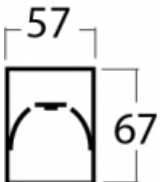

Technical drawing

Type of installation	Recessed, Surface, Wall mounted, Suspended, 3 circuit track
Light distribution	Direct
Luminaire shape	Linear
Colour of the luminaires	Black
Material	Aluminium
Lifetime	L90/B50 50 000 hours
Warranty	2 years
Description of luminaires	Luminaire recessed/surface/wall mounted/suspended/3 circuit track
Dimensions (l × w × h mm)	2244 mm × 57 mm × 67 mm
Light source	LED MODUL
DIR optical system	Microprisma
Luminous flux*	1800 lm
Colour Temperature	3000 K warm white
Luminous efficacy	115 lm/W
MacAdam Light source	2
Colour rendering index	80
UGR max. X=4H Y=8H, ρ=70,50,20	18.2