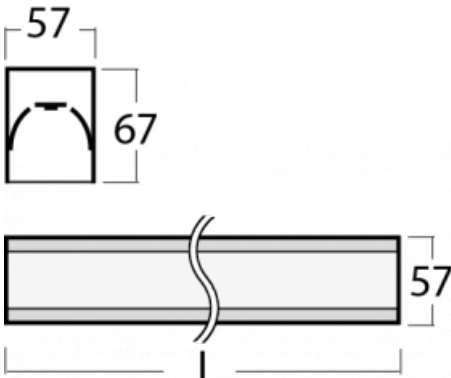

Luminaire

Lina60-S

04S-200I-40GEE/840, S

You will appreciate the L-Click system on the Lina60-S luminaire with a direct light distribution, which effectively saves you both time and money. How? The module simply clicks into the profile, so a lot of work is saved during assembly. This solution also prevents the direct touch of the LED technology and lengthens its operating life. The Lina60-S lighting system can be assembled creating endless lines and a big variety of shapes. In addition to great power output, the luminaire also has a great price. It will find its use in commercial, social and public spaces.

Technical drawing

Type of installation	Recessed, Surface, Wall mounted, Suspended, 3 circuit track
Light distribution	Direct
Luminaire shape	Linear
Colour of the luminaires	Silver
Material	Aluminium
Lifetime	L90/B50 50 000 hours
Warranty	5 years
Description of luminaires	Luminaire recessed/surface/wall mounted/suspended/3 circuit track
Dimensions (l × w × h mm)	2244 mm × 57 mm × 67 mm
Weight	5.4 kg
Light source	LED MODUL
DIR optical system	Microprisma
Luminous flux*	1890 lm
Colour Temperature	4000 K cool white
Luminous efficacy	121 lm/W
MacAdam Light source	2
Colour rendering index	80
UGR max. X=4H Y=8H, ρ=70,50,20	18,4

00-00358, K
cable 3x0,75 4000mm,
transparent

00-00360, K
cable 3x0,75 6000mm,
transparent

00-00363, K
cable 5x1,5 2000mm

00-00364, K
cable 5x1,5 4000mm

00-00365, K
cable 5x1,5 6000mm

00-00370, S
ceiling cup 80x80x32mm

04-21303, S
pendant profile for track
luminaires; l = 1122mm

04-21307, S
pendant profile for track
luminaires; l = 2242mm