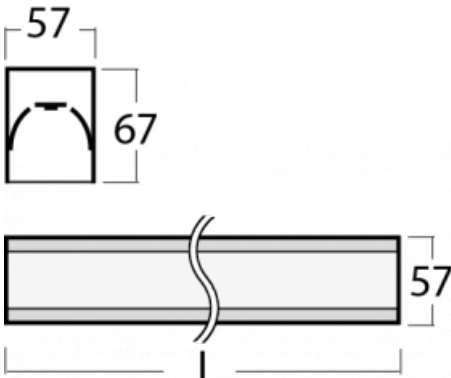

Luminaire

Lina60-S

04S-200I-40GEE/840, B

You will appreciate the L-Click system on the Lina60-S luminaire with a direct light distribution, which effectively saves you both time and money. How? The module simply clicks into the profile, so a lot of work is saved during assembly. This solution also prevents the direct touch of the LED technology and lengthens its operating life. The Lina60-S lighting system can be assembled creating endless lines and a big variety of shapes. In addition to great power output, the luminaire also has a great price. It will find its use in commercial, social and public spaces.

Technical drawing

Type of installation	Recessed, Surface, Wall mounted, Suspended, 3 circuit track
Light distribution	Direct
Luminaire shape	Linear
Colour of the luminaires	Black
Material	Aluminium
Lifetime	L90/B50 50 000 hours
Warranty	5 years
Description of luminaires	Luminaire recessed/surface/wall mounted/suspended/3 circuit track
Dimensions (l × w × h mm)	2244 mm × 57 mm × 67 mm
Weight	5.4 kg
Light source	LED MODUL
DIR optical system	Microprisma
Luminous flux*	1890 lm
Colour Temperature	4000 K cool white
Luminous efficacy	121 lm/W
MacAdam Light source	2
Colour rendering index	80
UGR max. X=4H Y=8H, ρ=70,50,20	18,4

00-00358, B
cable 3x0,75 4000mm,
black

00-00360, B
cable 3x0,75 6000mm,
black

00-00363, K
cable 5x1,5 2000mm

00-00364, K
cable 5x1,5 4000mm

00-00365, K
cable 5x1,5 6000mm

00-00370, B
ceiling cup 80x80x32mm

04-21303, B
pendant profile for track
luminaires; l = 1122mm

04-21307, B
pendant profile for track
luminaires; l = 2242mm