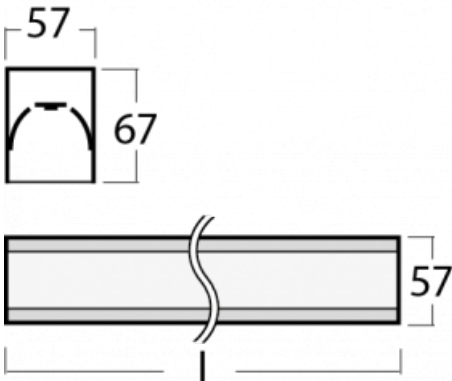

Luminaire

Lina60-S

04S-200I-40GEE/830, S

You will appreciate the L-Click system on the Lina60-S luminaire with a direct light distribution, which effectively saves you both time and money. How? The module simply clicks into the profile, so a lot of work is saved during assembly. This solution also prevents the direct touch of the LED technology and lengthens its operating life. The Lina60-S lighting system can be assembled creating endless lines and a big variety of shapes. In addition to great power output, the luminaire also has a great price. It will find its use in commercial, social and public spaces.

Technical drawing

Type of installation	Recessed, Surface, Wall mounted, Suspended, 3 circuit track
----------------------	---

Light distribution	Direct
--------------------	--------

Luminaire shape	Linear
-----------------	--------

Description of luminaires	Luminaire recessed/surface/wall mounted/suspended/3 circuit track
---------------------------	---

Dimensions (l × w × h mm)	2244 mm × 57 mm × 67 mm
---------------------------	-------------------------

04-21303, S
pendant profile for track
luminaires; l = 1122mm

04-21307, S
pendant profile for track
luminaires; l = 2242mm