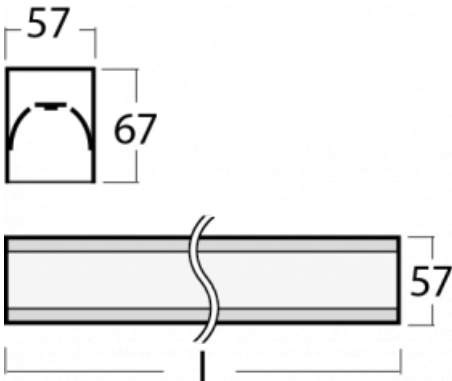

Luminaire

Lina60-S

04S-200I-40GEE/830, B

Type of installation	Recessed, Surface, Wall mounted, Suspended, 3 circuit track
Light distribution	Direct
Luminaire shape	Linear
Colour of the luminaires	Black
Material	Aluminium
Lifetime	L90/B50 50 000 hours
Warranty	5 years
Description of luminaires	Luminaire recessed/surface/wall mounted/suspended/3 circuit track
Dimensions (l x w x h mm)	2244 mm x 57 mm x 67 mm
Weight	6.9 kg
Light source	LED MODUL
DIR optical system	Microprisma
Luminous flux*	1800 lm
Colour Temperature	3000 K warm white
Luminous efficacy	115 lm/W
MacAdam Light source	2
Colour rendering index	80
UGR max. X=4H Y=8H, ρ=70,50,20	18.2

You will appreciate the L-Click system on the Lina60-S luminaire with a direct light distribution, which effectively saves you both time and money. How? The module simply clicks into the profile, so a lot of work is saved during assembly. This solution also prevents the direct touch of the LED technology and lengthens its operating life. The Lina60-S lighting system can be assembled creating endless lines and a big variety of shapes. In addition to great power output, the luminaire also has a great price. It will find its use in commercial, social and public spaces.

Technical drawing

Curve

Luminaire power input* 15.6 W

Connection of the luminaires ON/OFF

Electrical voltage 220-240V

Frequency 50/60Hz

⊕ CE IP 40

*±10 %

04-21303, B
pendant profile for track
luminaires; l = 1122mm

04-21307, B
pendant profile for track
luminaires; l = 2242mm