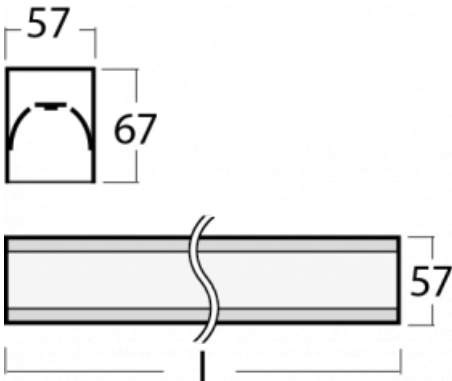

Luminaire

Lina60-S

04S-200I-40GED/840, S

Type of installation	Recessed, Surface, Wall mounted, Suspended, 3 circuit track
Light distribution	Direct
Luminaire shape	Linear
Colour of the luminaires	Silver
Material	Aluminium
Lifetime	L90/B50 50 000 hours
Warranty	5 years
Description of luminaires	Luminaire recessed/surface/wall mounted/suspended/3 circuit track
Dimensions (l × w × h mm)	2244 mm × 57 mm × 67 mm
Light source	LED MODUL
DIR optical system	Microprisma
Luminous flux*	1890 lm
Colour Temperature	4000 K cool white
Luminous efficacy	121 lm/W
MacAdam Light source	2
Colour rendering index	80
UGR max. X=4H Y=8H, ρ=70,50,20	18.4

You will appreciate the L-Click system on the Lina60-S luminaire with a direct light distribution, which effectively saves you both time and money. How? The module simply clicks into the profile, so a lot of work is saved during assembly. This solution also prevents the direct touch of the LED technology and lengthens its operating life. The Lina60-S lighting system can be assembled creating endless lines and a big variety of shapes. In addition to great power output, the luminaire also has a great price. It will find its use in commercial, social and public spaces.

Technical drawing

Curve

Luminaire power input* 15.6 W

Connection of the luminaires DALI

Electrical voltage 220-240V

Frequency 50/60Hz

⊕ CE IP 40

*±10 %

00-00355, K
cable 5x0,75 2000mm,
transparent

00-00356, K
cable 5x0,75 4000mm,
transparent

00-00357, K
cable 5x0,75 6000mm,
transparent

00-00363, K
cable 5x1,5 2000mm

00-00364, K
cable 5x1,5 4000mm

00-00365, K
cable 5x1,5 6000mm