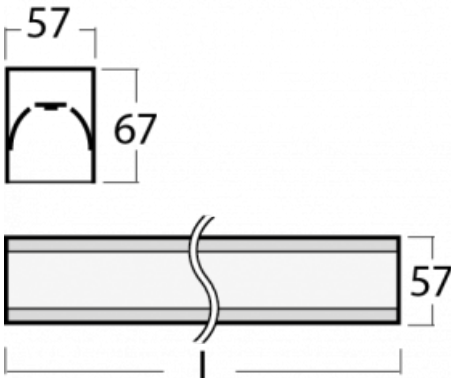

Luminaire

Lina60-S

04S-200I-40GED/840, B

Type of installation	Recessed, Surface, Wall mounted, Suspended, 3 circuit track
Light distribution	Direct
Luminaire shape	Linear
Colour of the luminaires	Black
Material	Aluminium
Lifetime	L90/B50 50 000 hours
Warranty	5 years
Description of luminaires	Luminaire recessed/surface/wall mounted/suspended/3 circuit track
Dimensions (l × w × h mm)	2244 mm × 57 mm × 67 mm
Light source	LED MODUL
DIR optical system	Microprisma
Luminous flux*	1890 lm
Colour Temperature	4000 K cool white
Luminous efficacy	121 lm/W
MacAdam Light source	2
Colour rendering index	80
UGR max. X=4H Y=8H, ρ=70,50,20	18,4

You will appreciate the L-Click system on the Lina60-S luminaire with a direct light distribution, which effectively saves you both time and money. How? The module simply clicks into the profile, so a lot of work is saved during assembly. This solution also prevents the direct touch of the LED technology and lengthens its operating life. The Lina60-S lighting system can be assembled creating endless lines and a big variety of shapes. In addition to great power output, the luminaire also has a great price. It will find its use in commercial, social and public spaces.

Technical drawing

Curve

Luminaire power input* 15.6 W

Connection of the luminaires DALI

Electrical voltage 220-240V

Frequency 50/60Hz

⊕ CE IP 40

*±10 %

00-00355, B
cable 5x0,75 2000mm,
black

00-00356, B
cable 5x0,75 4000mm,
black

00-00357, B
cable 5x0,75 6000mm,
black

00-00363, K
cable 5x1,5 2000mm

00-00364, K
cable 5x1,5 4000mm

00-00365, K
cable 5x1,5 6000mm