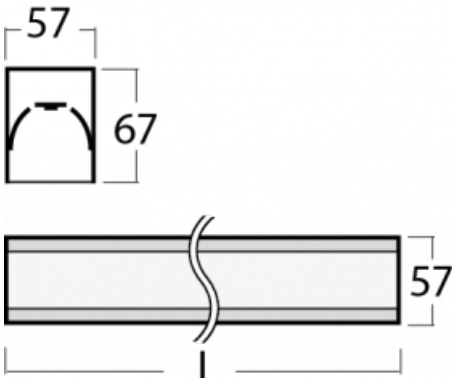

# Lina60-S

04S-200I-40GED/830, B

You will appreciate the L-Click system on the Lina60-S luminaire with a direct light distribution, which effectively saves you both time and money. How? The module simply clicks into the profile, so a lot of work is saved during assembly. This solution also prevents the direct touch of the LED technology and lengthens its operating life. The Lina60-S lighting system can be assembled creating endless lines and a big variety of shapes. In addition to great power output, the luminaire also has a great price. It will find its use in commercial, social and public spaces.

**Technical drawing**

Type of installation	Recessed, Surface, Wall mounted, Suspended, 3 circuit track
----------------------	---

Light distribution	Direct
--------------------	--------

Luminaire shape	Linear
-----------------	--------

Description of luminaires	Luminaire recessed/surface/wall mounted/suspended/3 circuit track
---------------------------	---

Dimensions (l × w × h mm)	2244 mm × 57 mm × 67 mm
---------------------------	-------------------------