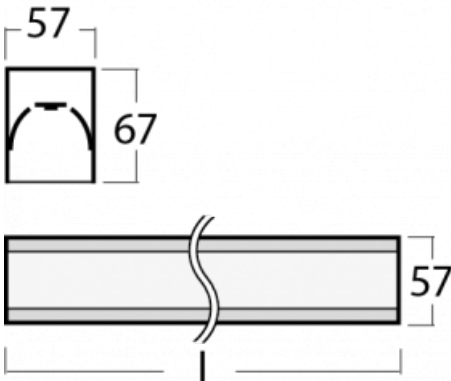

Technical drawing