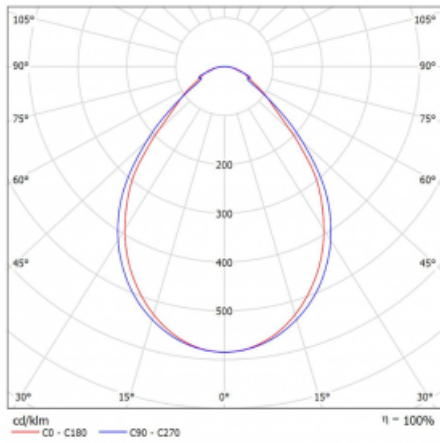

Curve

Luminaire power input* 43.4 W

Connection of the luminaires ON/OFF + 3h emergency

Electrical voltage 220-240V

Frequency 50/60Hz

⊕ CE IP 40

*±10 %