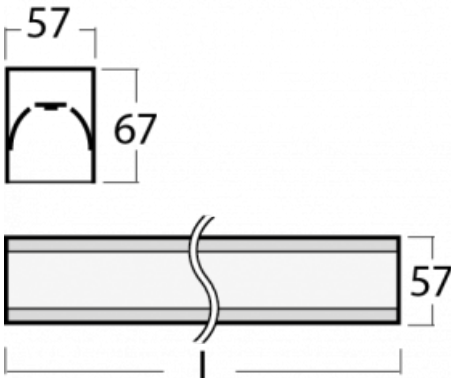

# Lina60-S

04S-200I-35GGM3/840, B

Type of installation	Recessed, Surface, Wall mounted, Suspended, 3 circuit track
Light distribution	Direct
Luminaire shape	Linear
Colour of the luminaires	Black
Material	Aluminium
Lifetime	L90/B50 50 000 hours
Warranty	2 years
Description of luminaires	Luminaire recessed/surface/wall mounted/suspended/3 circuit track
Dimensions (l × w × h mm)	1964 mm × 57 mm × 67 mm
Light source	LED MODUL
DIR optical system	Microprisma
Luminous flux*	4770 lm
Colour Temperature	4000 K cool white
Luminous efficacy	110 lm/W
MacAdam Light source	2
Colour rendering index	80
UGR max. X=4H Y=8H, ρ=70,50,20	22.1

You will appreciate the L-Click system on the Lina60-S luminaire with a direct light distribution, which effectively saves you both time and money. How? The module simply clicks into the profile, so a lot of work is saved during assembly. This solution also prevents the direct touch of the LED technology and lengthens its operating life. The Lina60-S lighting system can be assembled creating endless lines and a big variety of shapes. In addition to great power output, the luminaire also has a great price. It will find its use in commercial, social and public spaces.

## Technical drawing